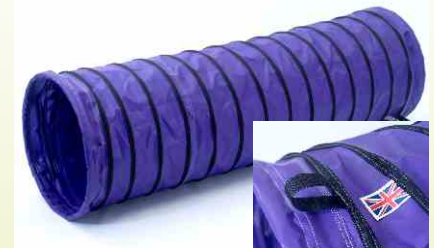

Yellow/Black mesh light weight

Red/White medium or heavy weight

Medium Weight Tunnels - welded tunnels are made using a slightly heavier wire helix enclosed in a PVC scuff strip, end ring at each end of opening.

Heavy Weight Tunnels - welded tunnels with heavier duty end rings and thicker coil.

Sand Bag Straps - complete with pockets velcro fastened - standard or adjustable.

Small Animal Play Tunnels

Small Tunnels - Plain, light weight - 2m x 250mmØ.
Various colours and material options are available for both tunnels.

Mini Tunnels - Plain, light weight 1m x 203mmØ.
Various colours and materials options available.

Tunnels showing sand bag straps

Blue/Black non-slip light, medium or heavy weight

Purple light weight with loops