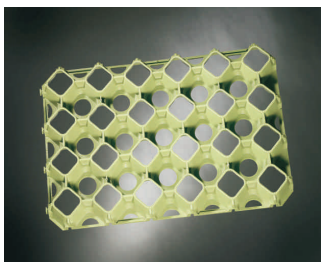

Naylor Grass Protection Plates Accessories

Locking System

Naylor GS Plates have a unique interlocking concept which reduces displacement of individual plates under load. This is very effective and aids the speed of installation.

Demarcation Inserts

For demarcation of car parking bays etc.

Available in various colours (subject to minimum order quantities - please contact our sales office for further information).

GS Pegs

Used to prevent lateral movement

3 No pegs are required per m² on:

- Any unrestrained edge
- Any aggressive turning areas: eg where vehicles enter a car park and turn left or right
- Uneven ground or slopes exceeding 5%

Grass Protection Plates