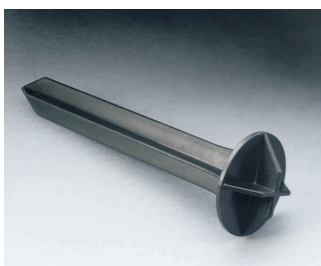

Naylor Grass Protection Plates Accessories

Locking System

Naylor GS Plates have a unique interlocking concept which reduces displacement of individual plates under load. This is very effective and aids the speed of installation.

Demarcation Inserts

For demarcation of car parking bays etc.

Available in various colours (subject to minimum order quantities - please contact our sales office for further information).

GS Pegs

Used to prevent lateral movement